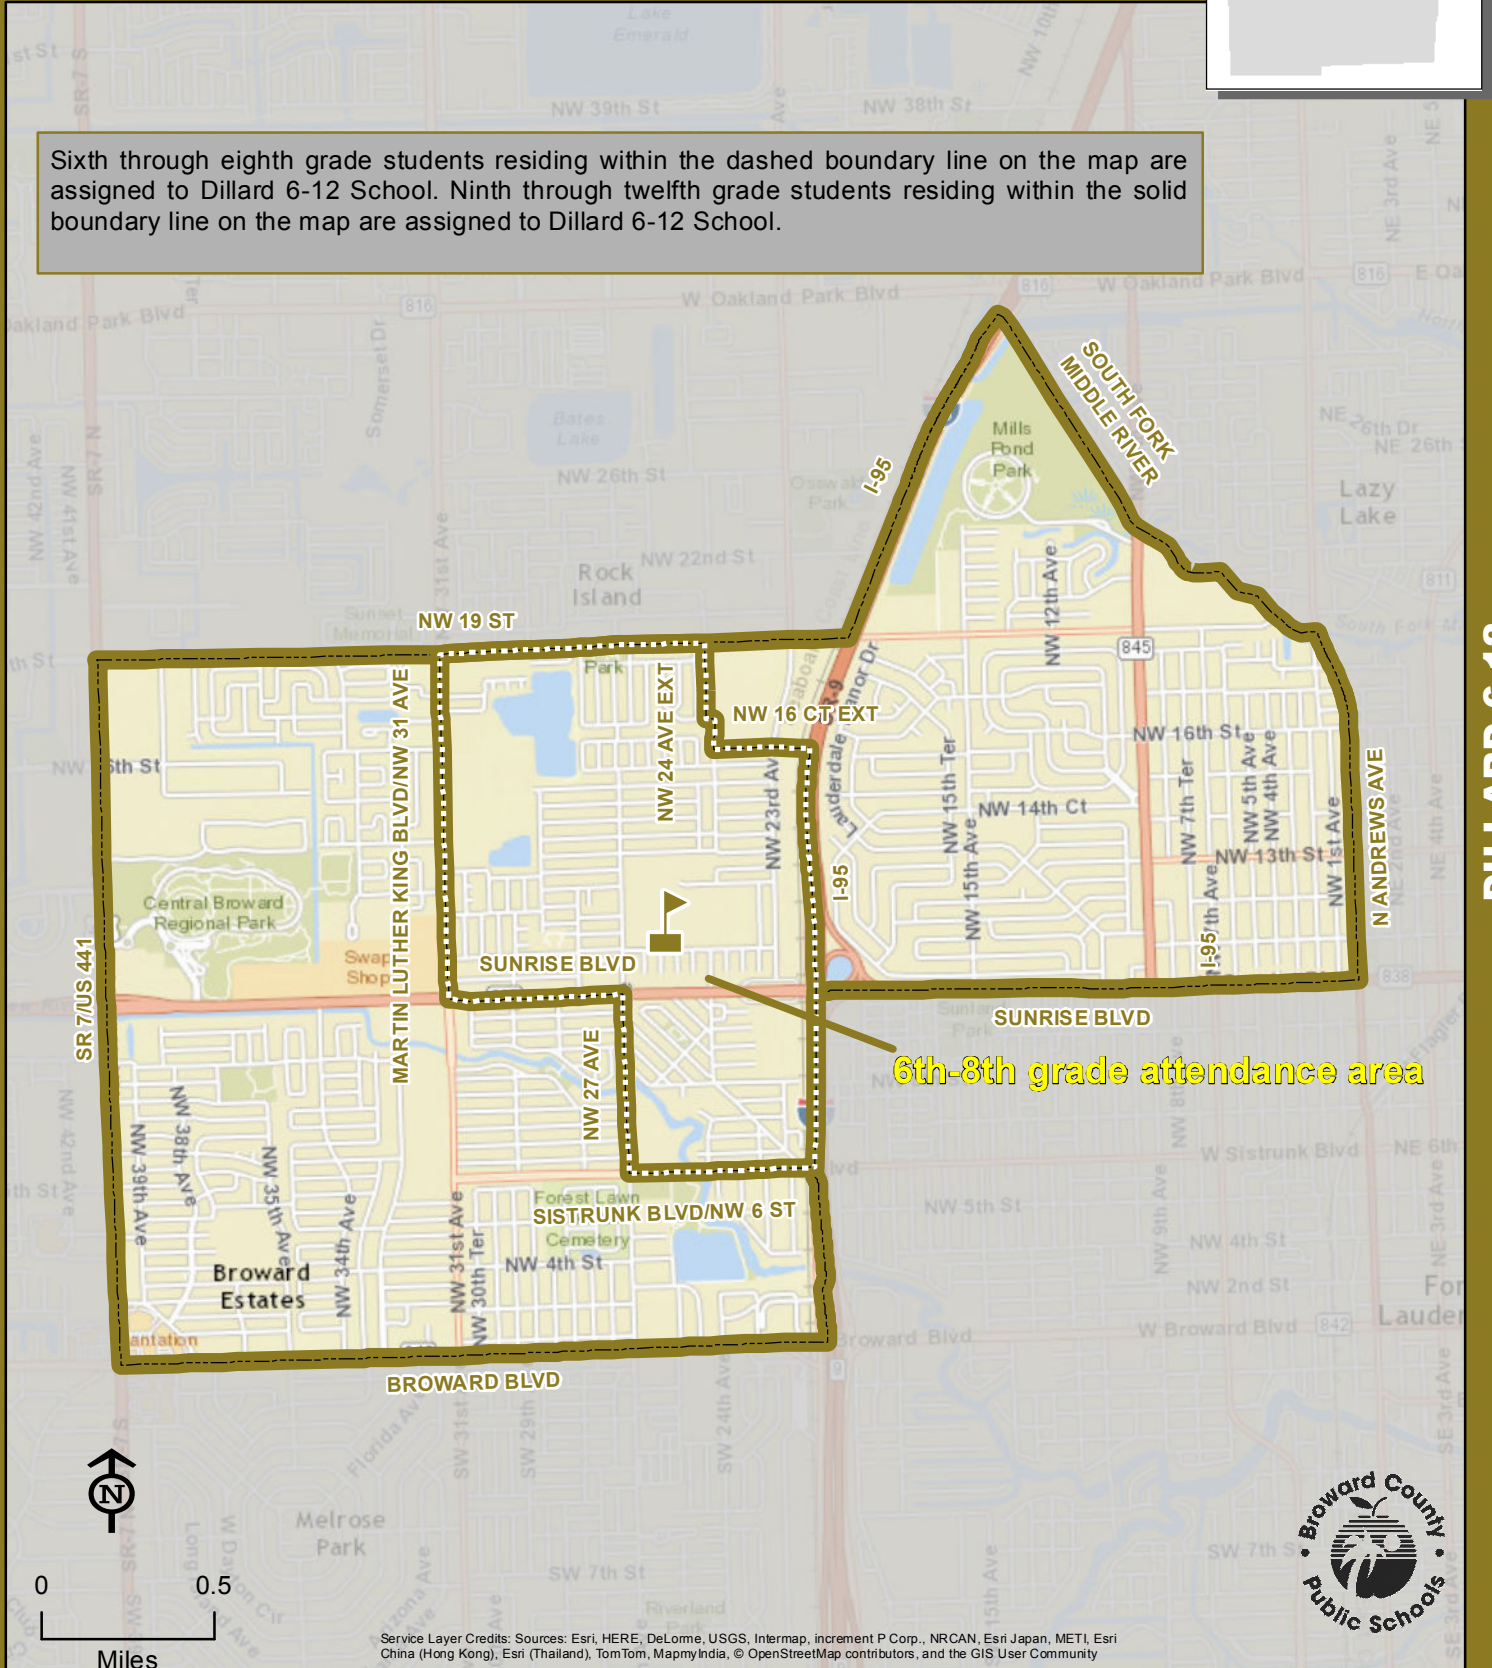

Sixth through eighth grade students residing within the dashed boundary line on the map are assigned to Dillard 6-12 School. Ninth through twelfth grade students residing within the solid boundary line on the map are assigned to Dillard 6-12 School.